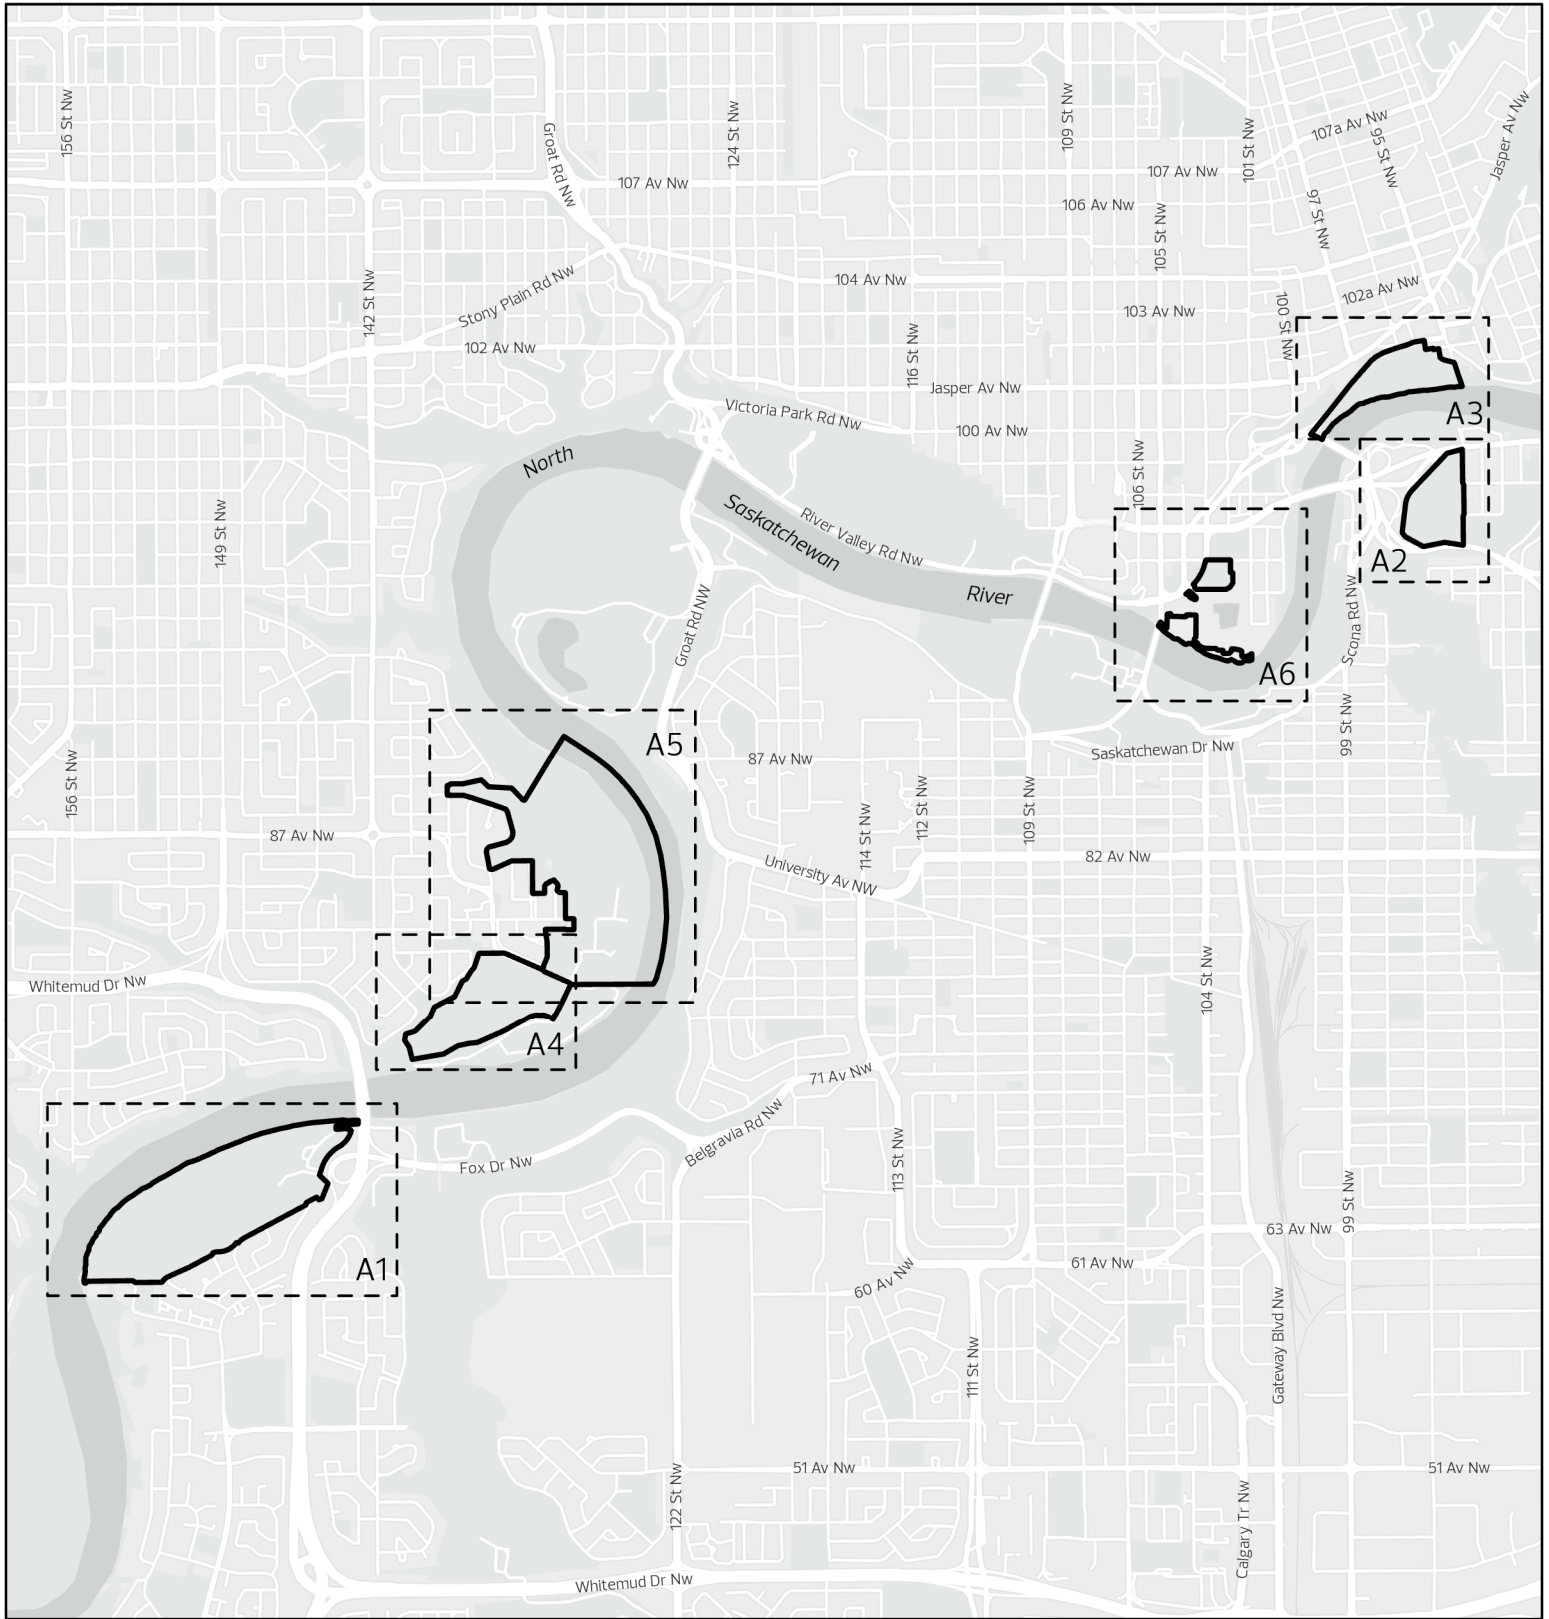

# Appendix I: River Valley Special Area Index Map

**River Valley Special Area Boundary**

- |  |   |  |                            |
|--|---|--|----------------------------|
|  | A1 - Fort Edmonton Park Zone              |  | A5 - Buena Vista Park Zone |
|  | A2 - Muttart Conservatory Zone            |  | A6 - River Crossing Zone   |
|  | A3 - Louise McKinney Riverfront Park Zone |  |                            |
|  | A4 - Edmonton Valley Zoo Zone             |  |                            |