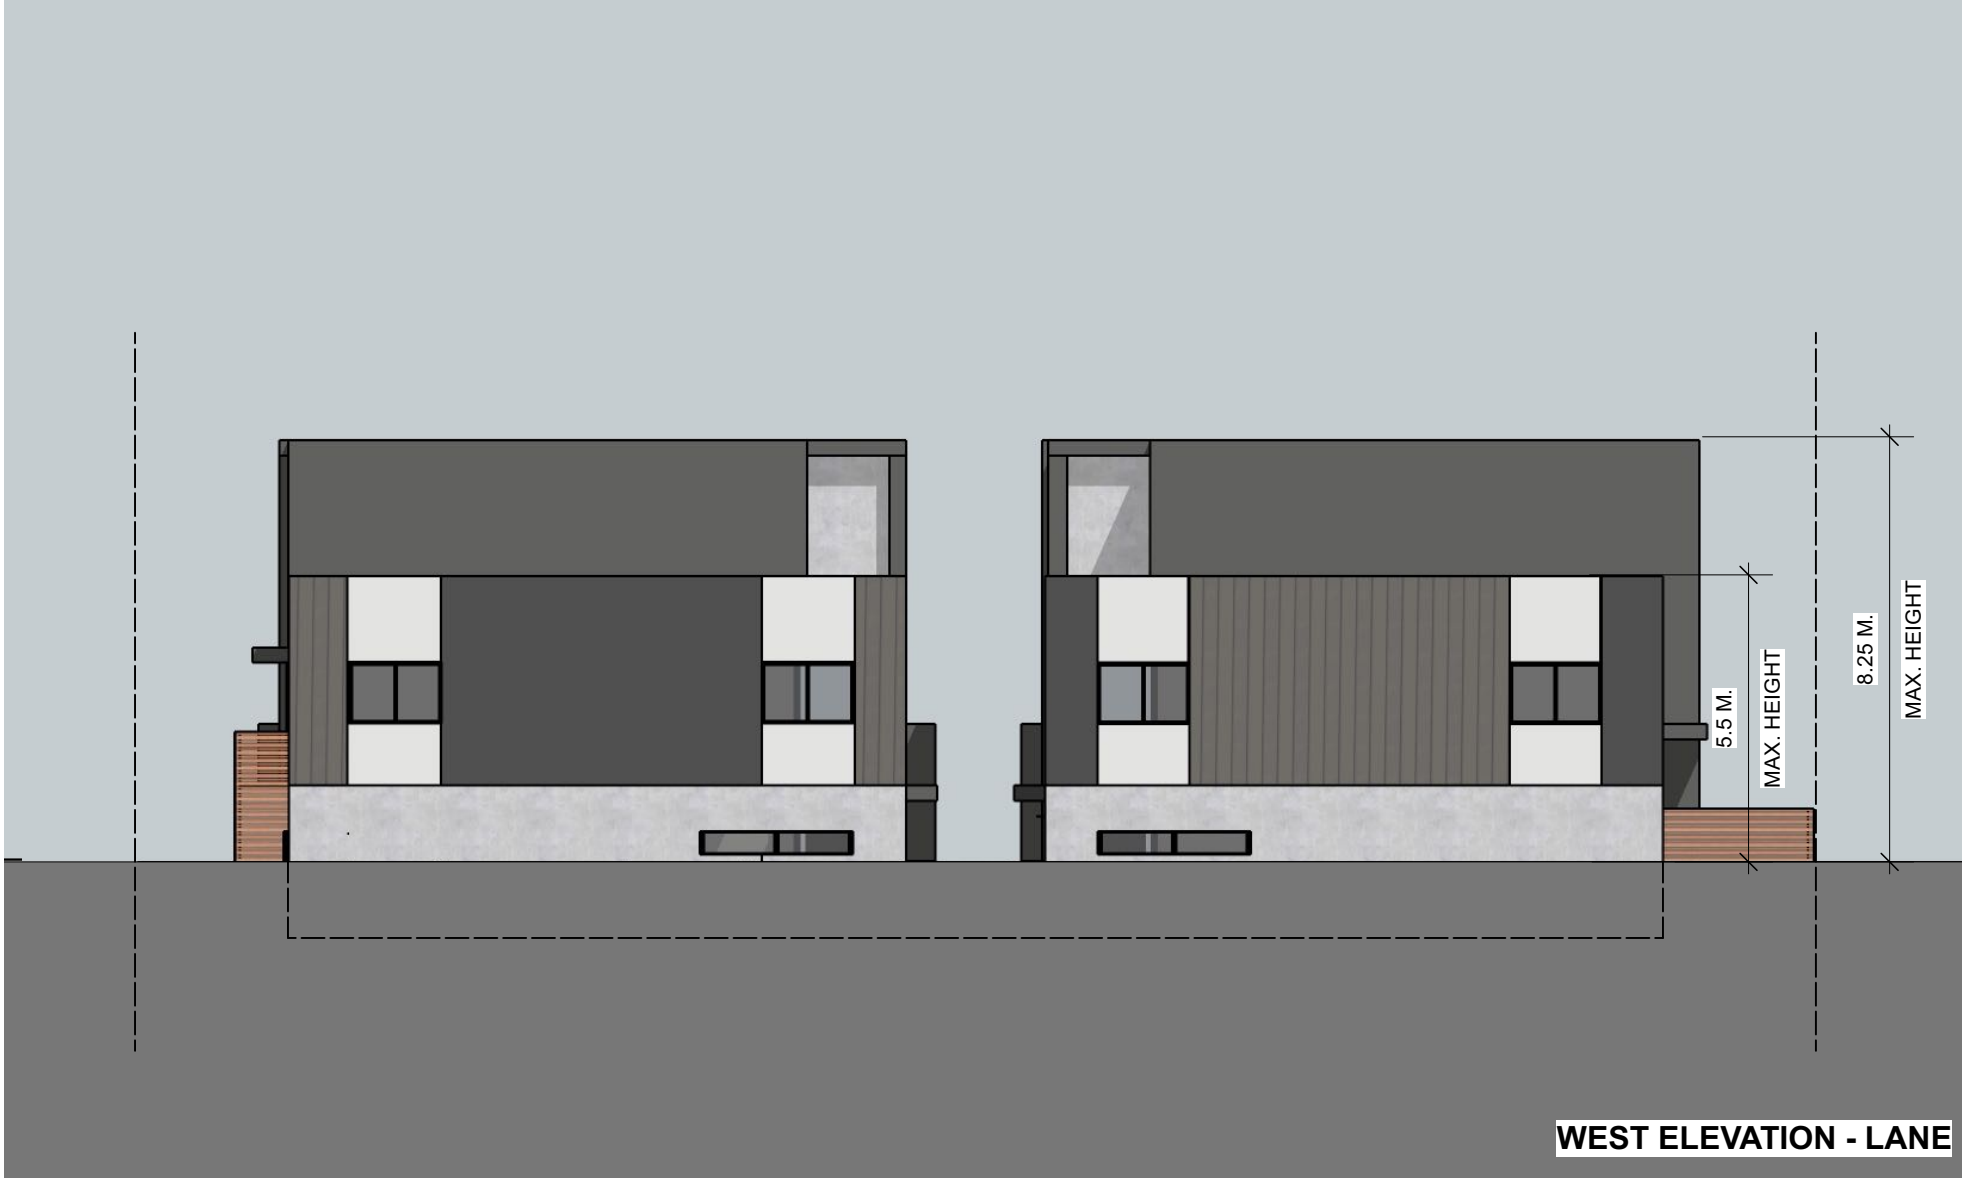

T5M
SCHEMATIC DESIGN
 SCALE: 1:200
 DATE: MAY 17, 2021

SK-1

T5M
SCHEMATIC DESIGN
SCALE: NTS
DATE: MAY 17, 2021

SK-2

T5M
SCHEMATIC DESIGN
SCALE: NTS
DATE: MAY 17, 2021

SK-3

WEST ELEVATION - LANE

T5M
SCHEMATIC DESIGN
SCALE: NTS
DATE: MAY 17, 2020

SK-5

T5M
SCHEMATIC DESIGN
SCALE: NTS
DATE: MAY 17, 2021

SK-6