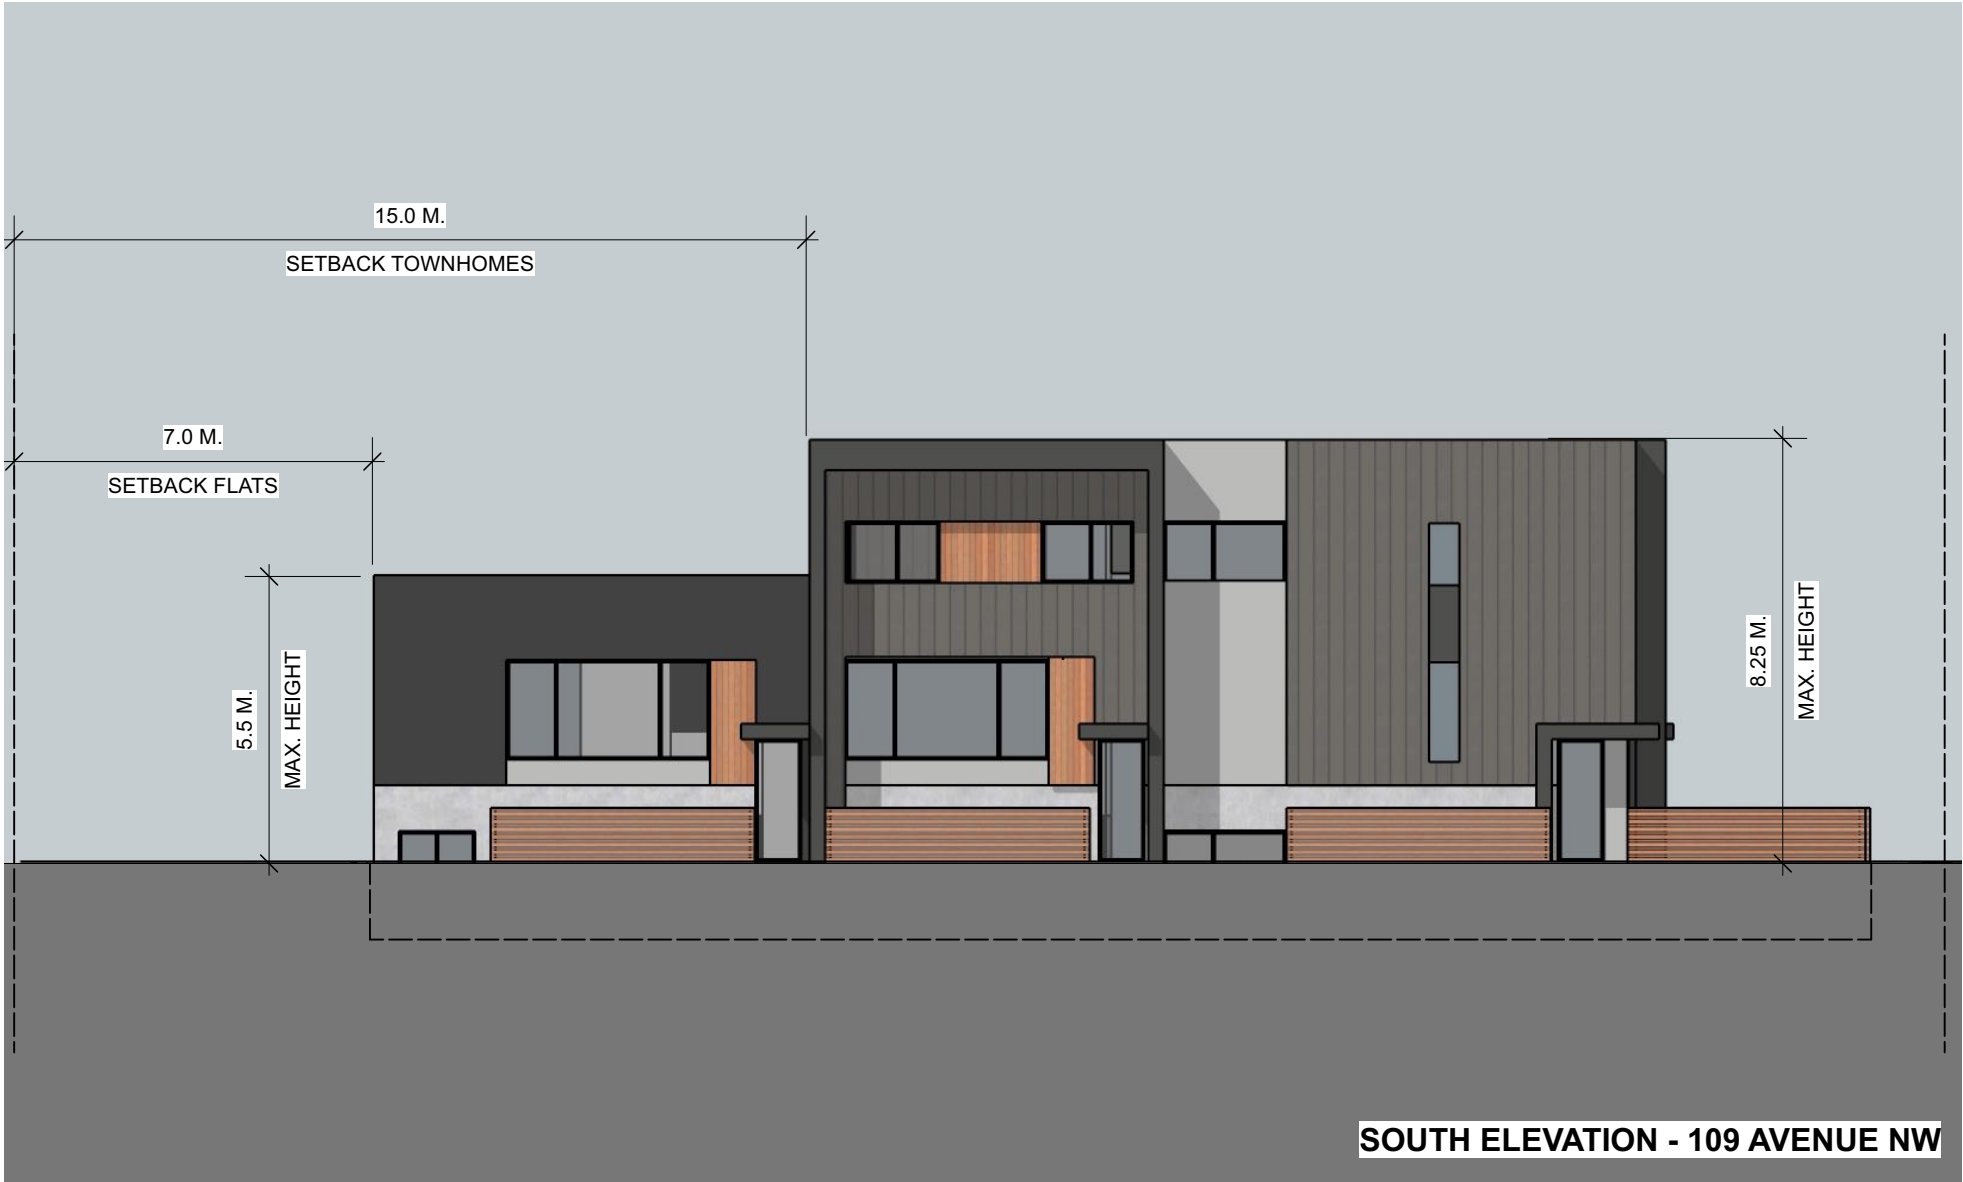

T5M
SCHEMATIC DESIGN
 SCALE: 1:200
 DATE: MAY 17, 2021

SK-1

T5M
SCHEMATIC DESIGN
SCALE: NTS
DATE: MAY 17, 2021

SK-2

T5M
SCHEMATIC DESIGN
SCALE: NTS
DATE: MAY 17, 2021

SK-3

WEST ELEVATION - LANE

T5M
SCHEMATIC DESIGN
SCALE: NTS
DATE: MAY 17, 2020

SK-5

T5M
SCHEMATIC DESIGN
SCALE: NTS
DATE: MAY 17, 2021

SK-6