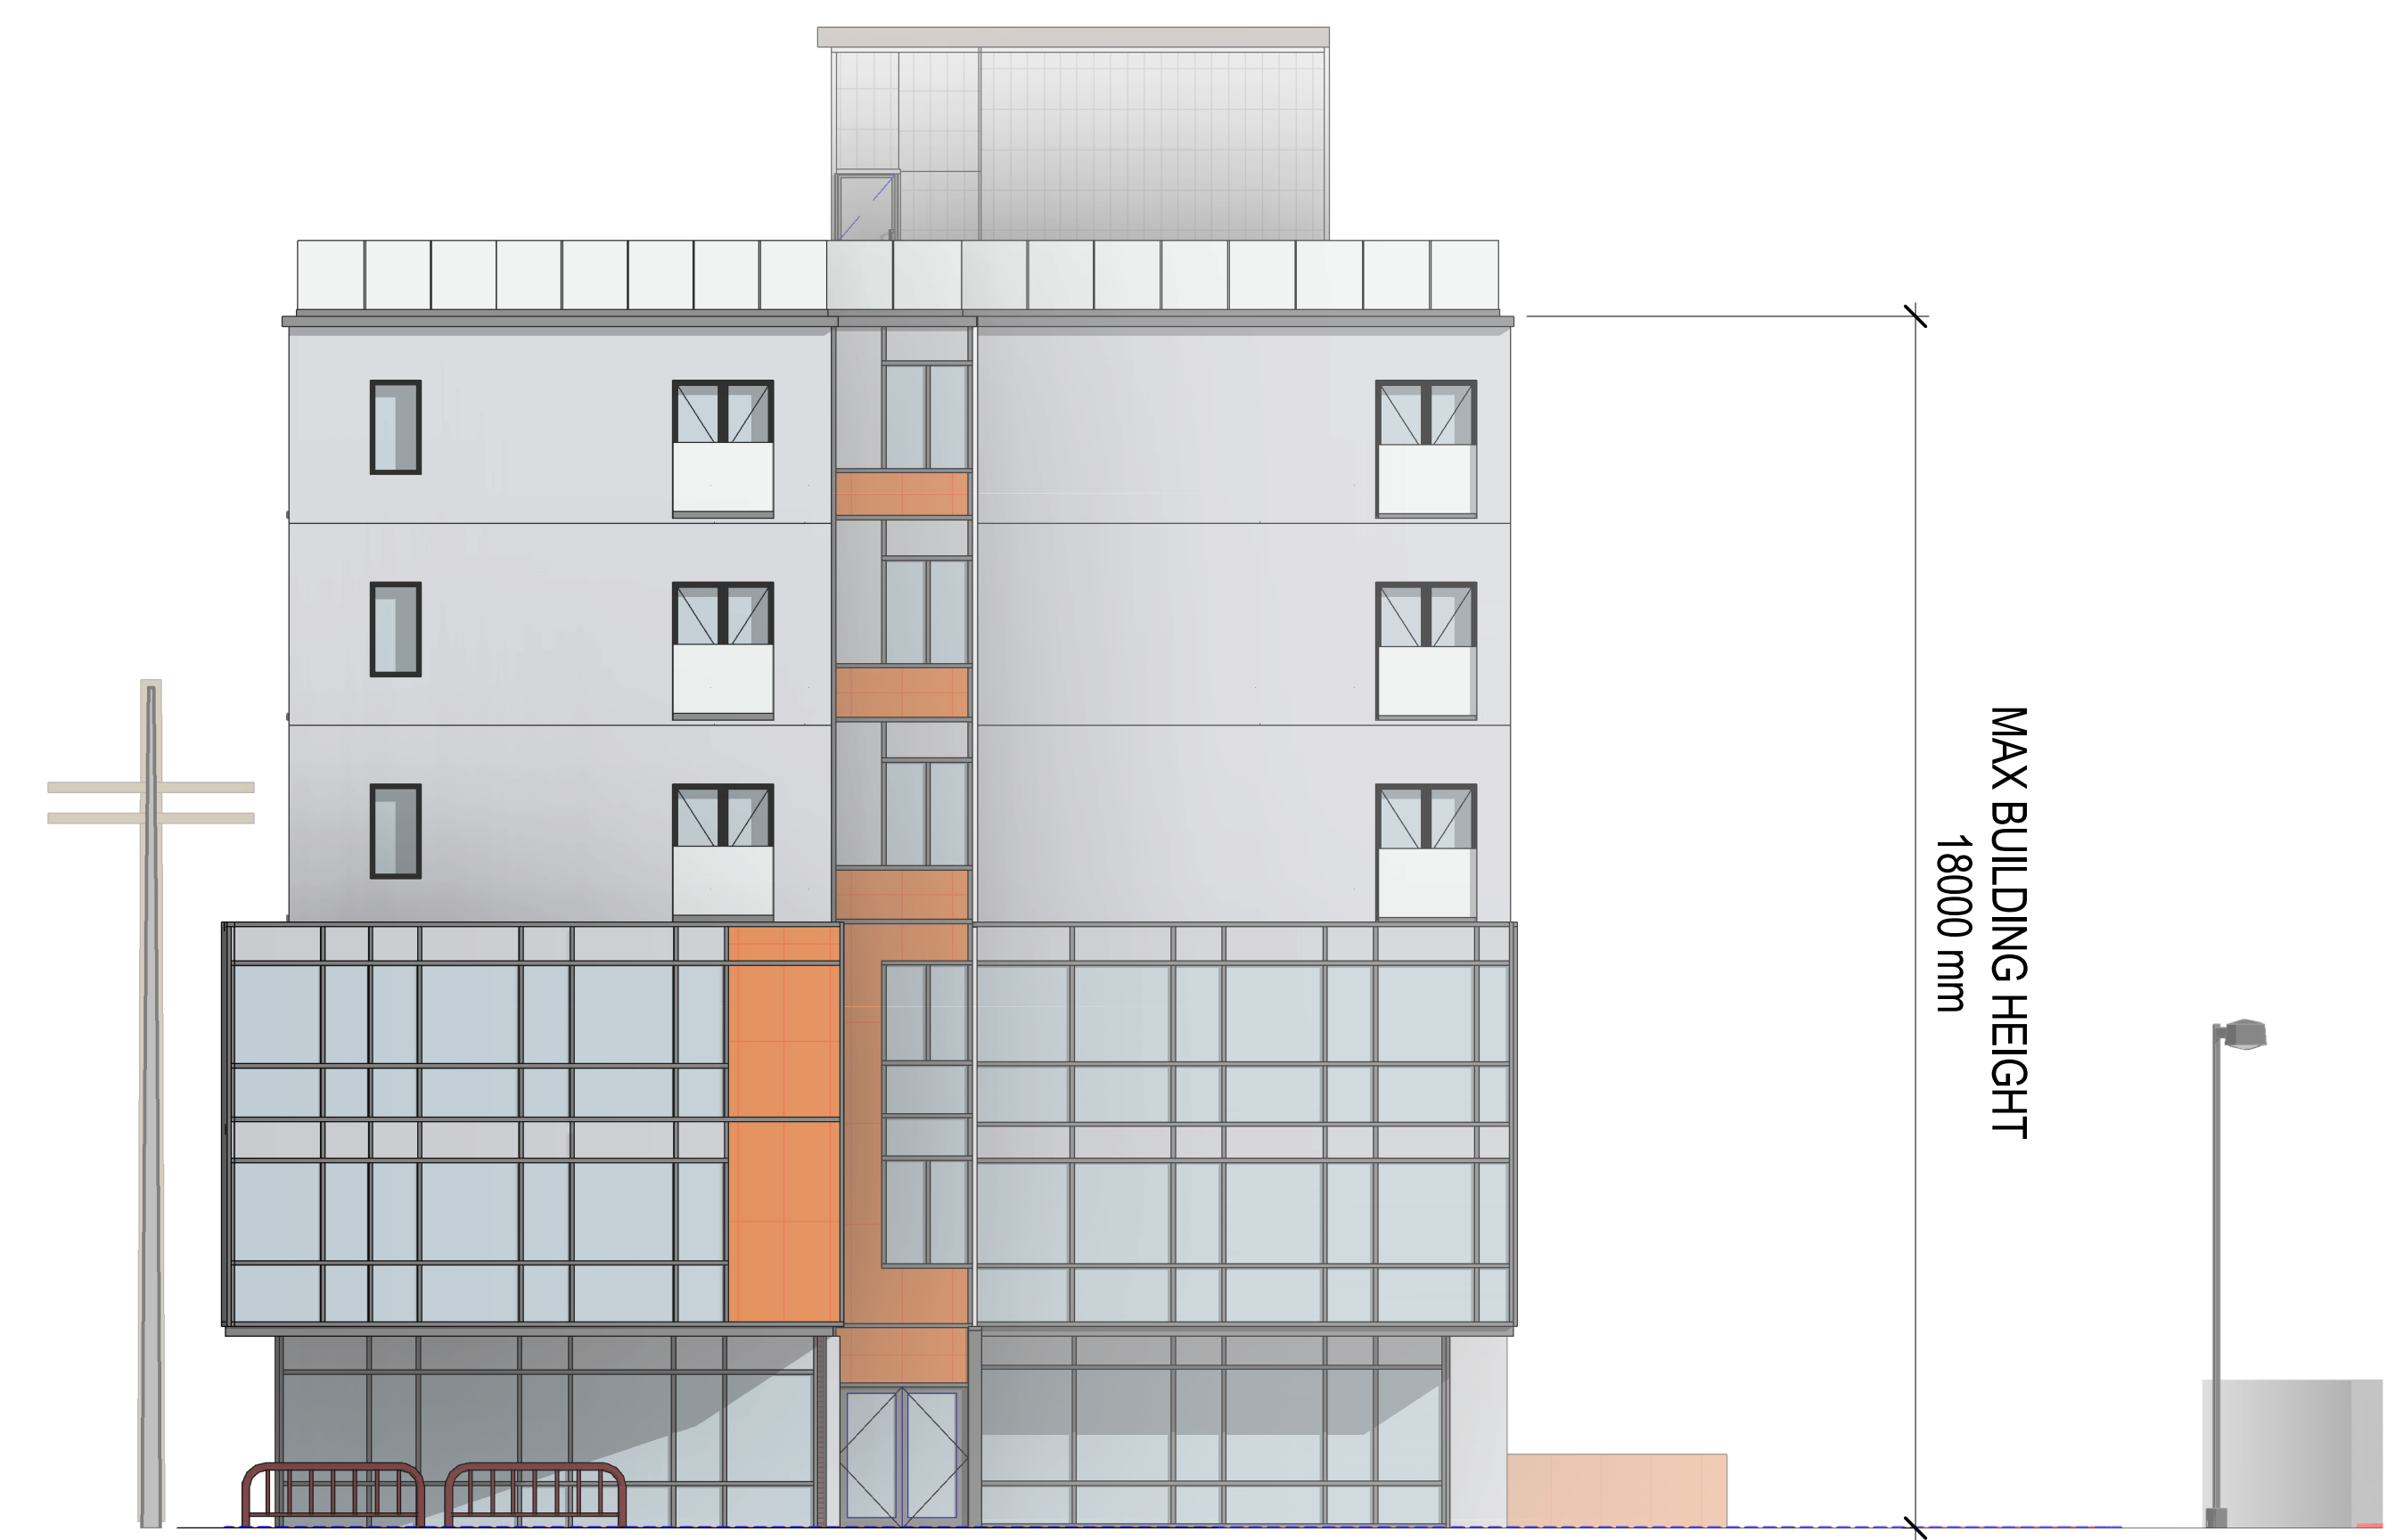

LEGEND

- SOFT LANDSCAPING
- HARD LANDSCAPING
- PLANTER

1 | EAST BUILDING ELEVATION
SCALE: 1:100

2 | SOUTH BUILDING ELEVATION
SCALE: 1:100

RIVER LOT 20 HOUSE

2 | WEST BUILDING ELEVATION
SCALE: 1:100

1 | NORTH BUILDING ELEVATION
SCALE: 1:100