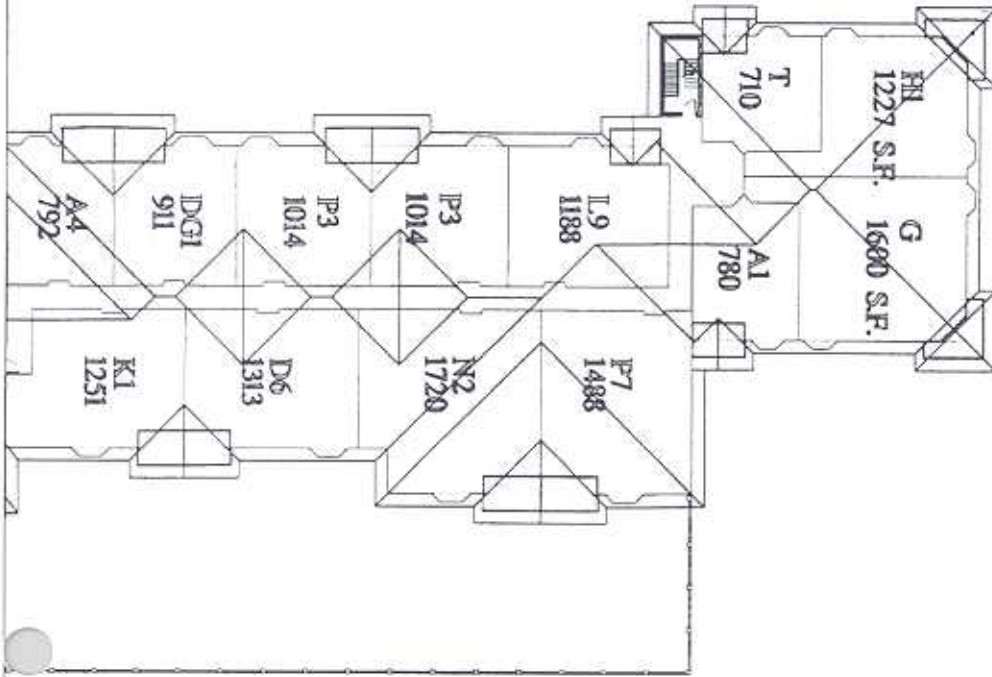

  
*Sierra on  
The Lake*
  

---

A MEDICAN ADULT COMMUNITY

---

NORTH EAST ELEVATION

ALVIN  
REINHARD  
FRITZ  
ARCHITECT INC.

SCALE T • 3/8"=1'-0"  
MAY 10, 2001