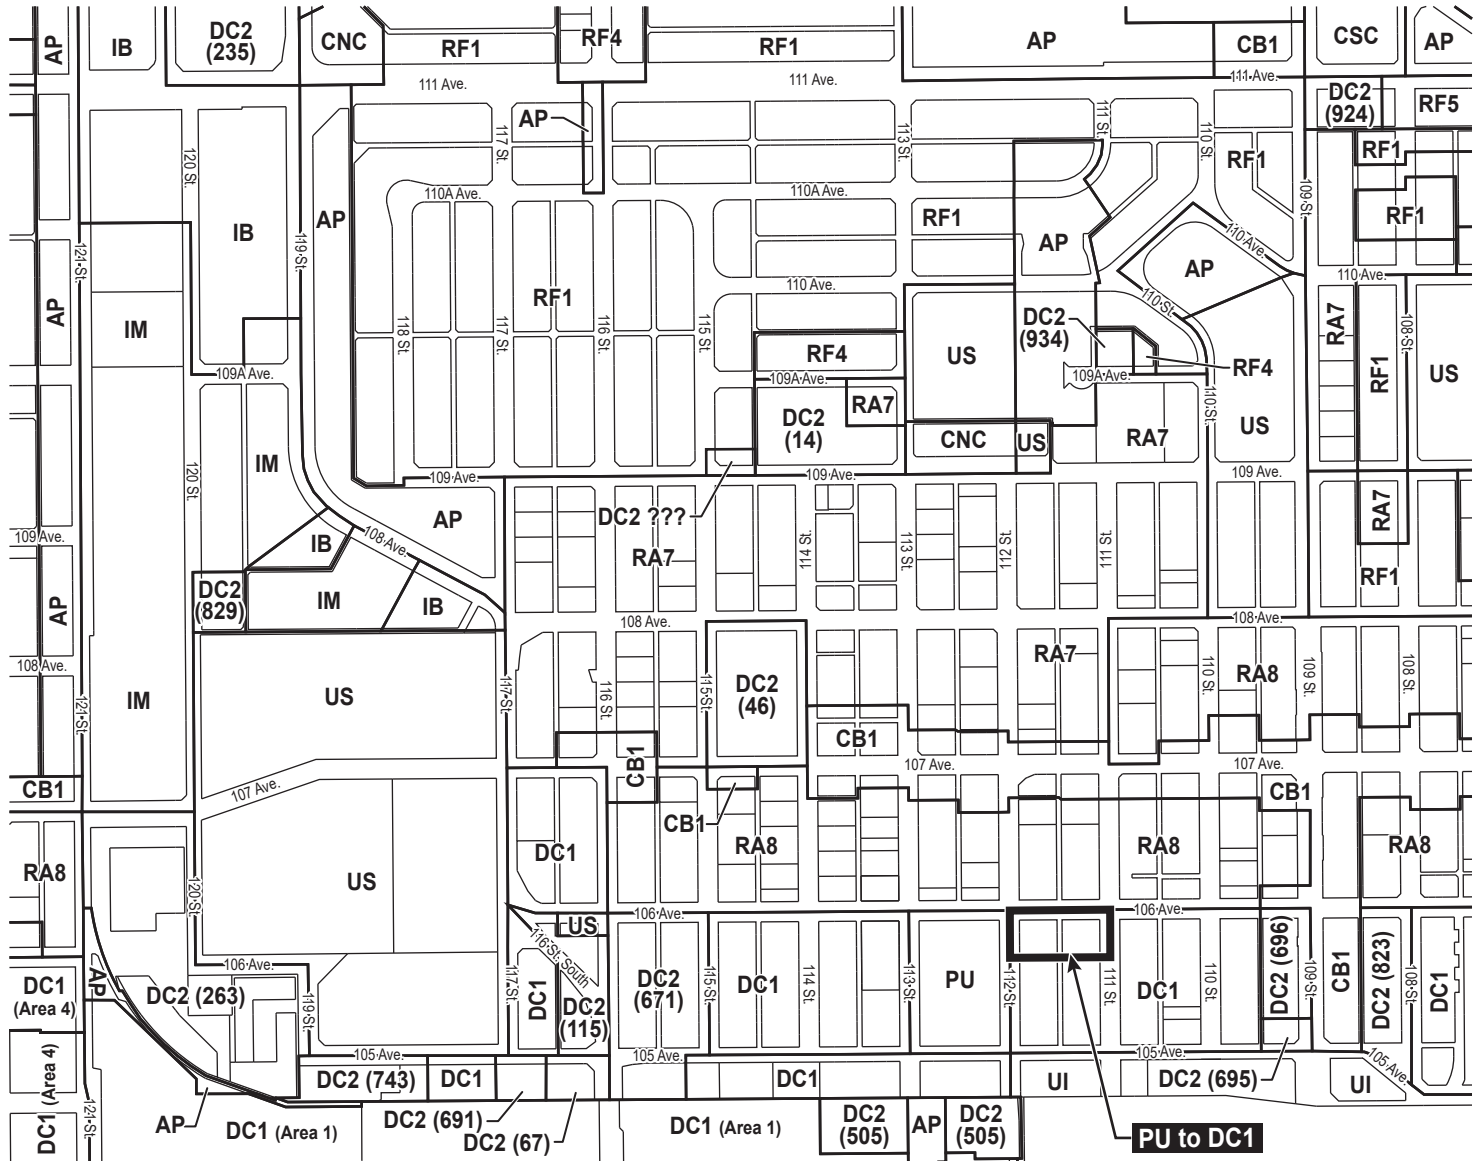

Map 12 - Queen Mary Park - Zoning Approved

Zones			
RF1	Single Detached Residential District	IB	Industrial Business District
RF4	Semi Detached Residential District	IM	Medium Industrial District
RA7	Low Rise Apartment District	US	Urban Services District
RA8	Medium Rise Apartment District	PU	Public Utility District
CNC	Neighbourhood Convenience Commercial District	AP	Public Parks District
CB1	Low Intensity Business District	DC2	Site Specific Development Control District