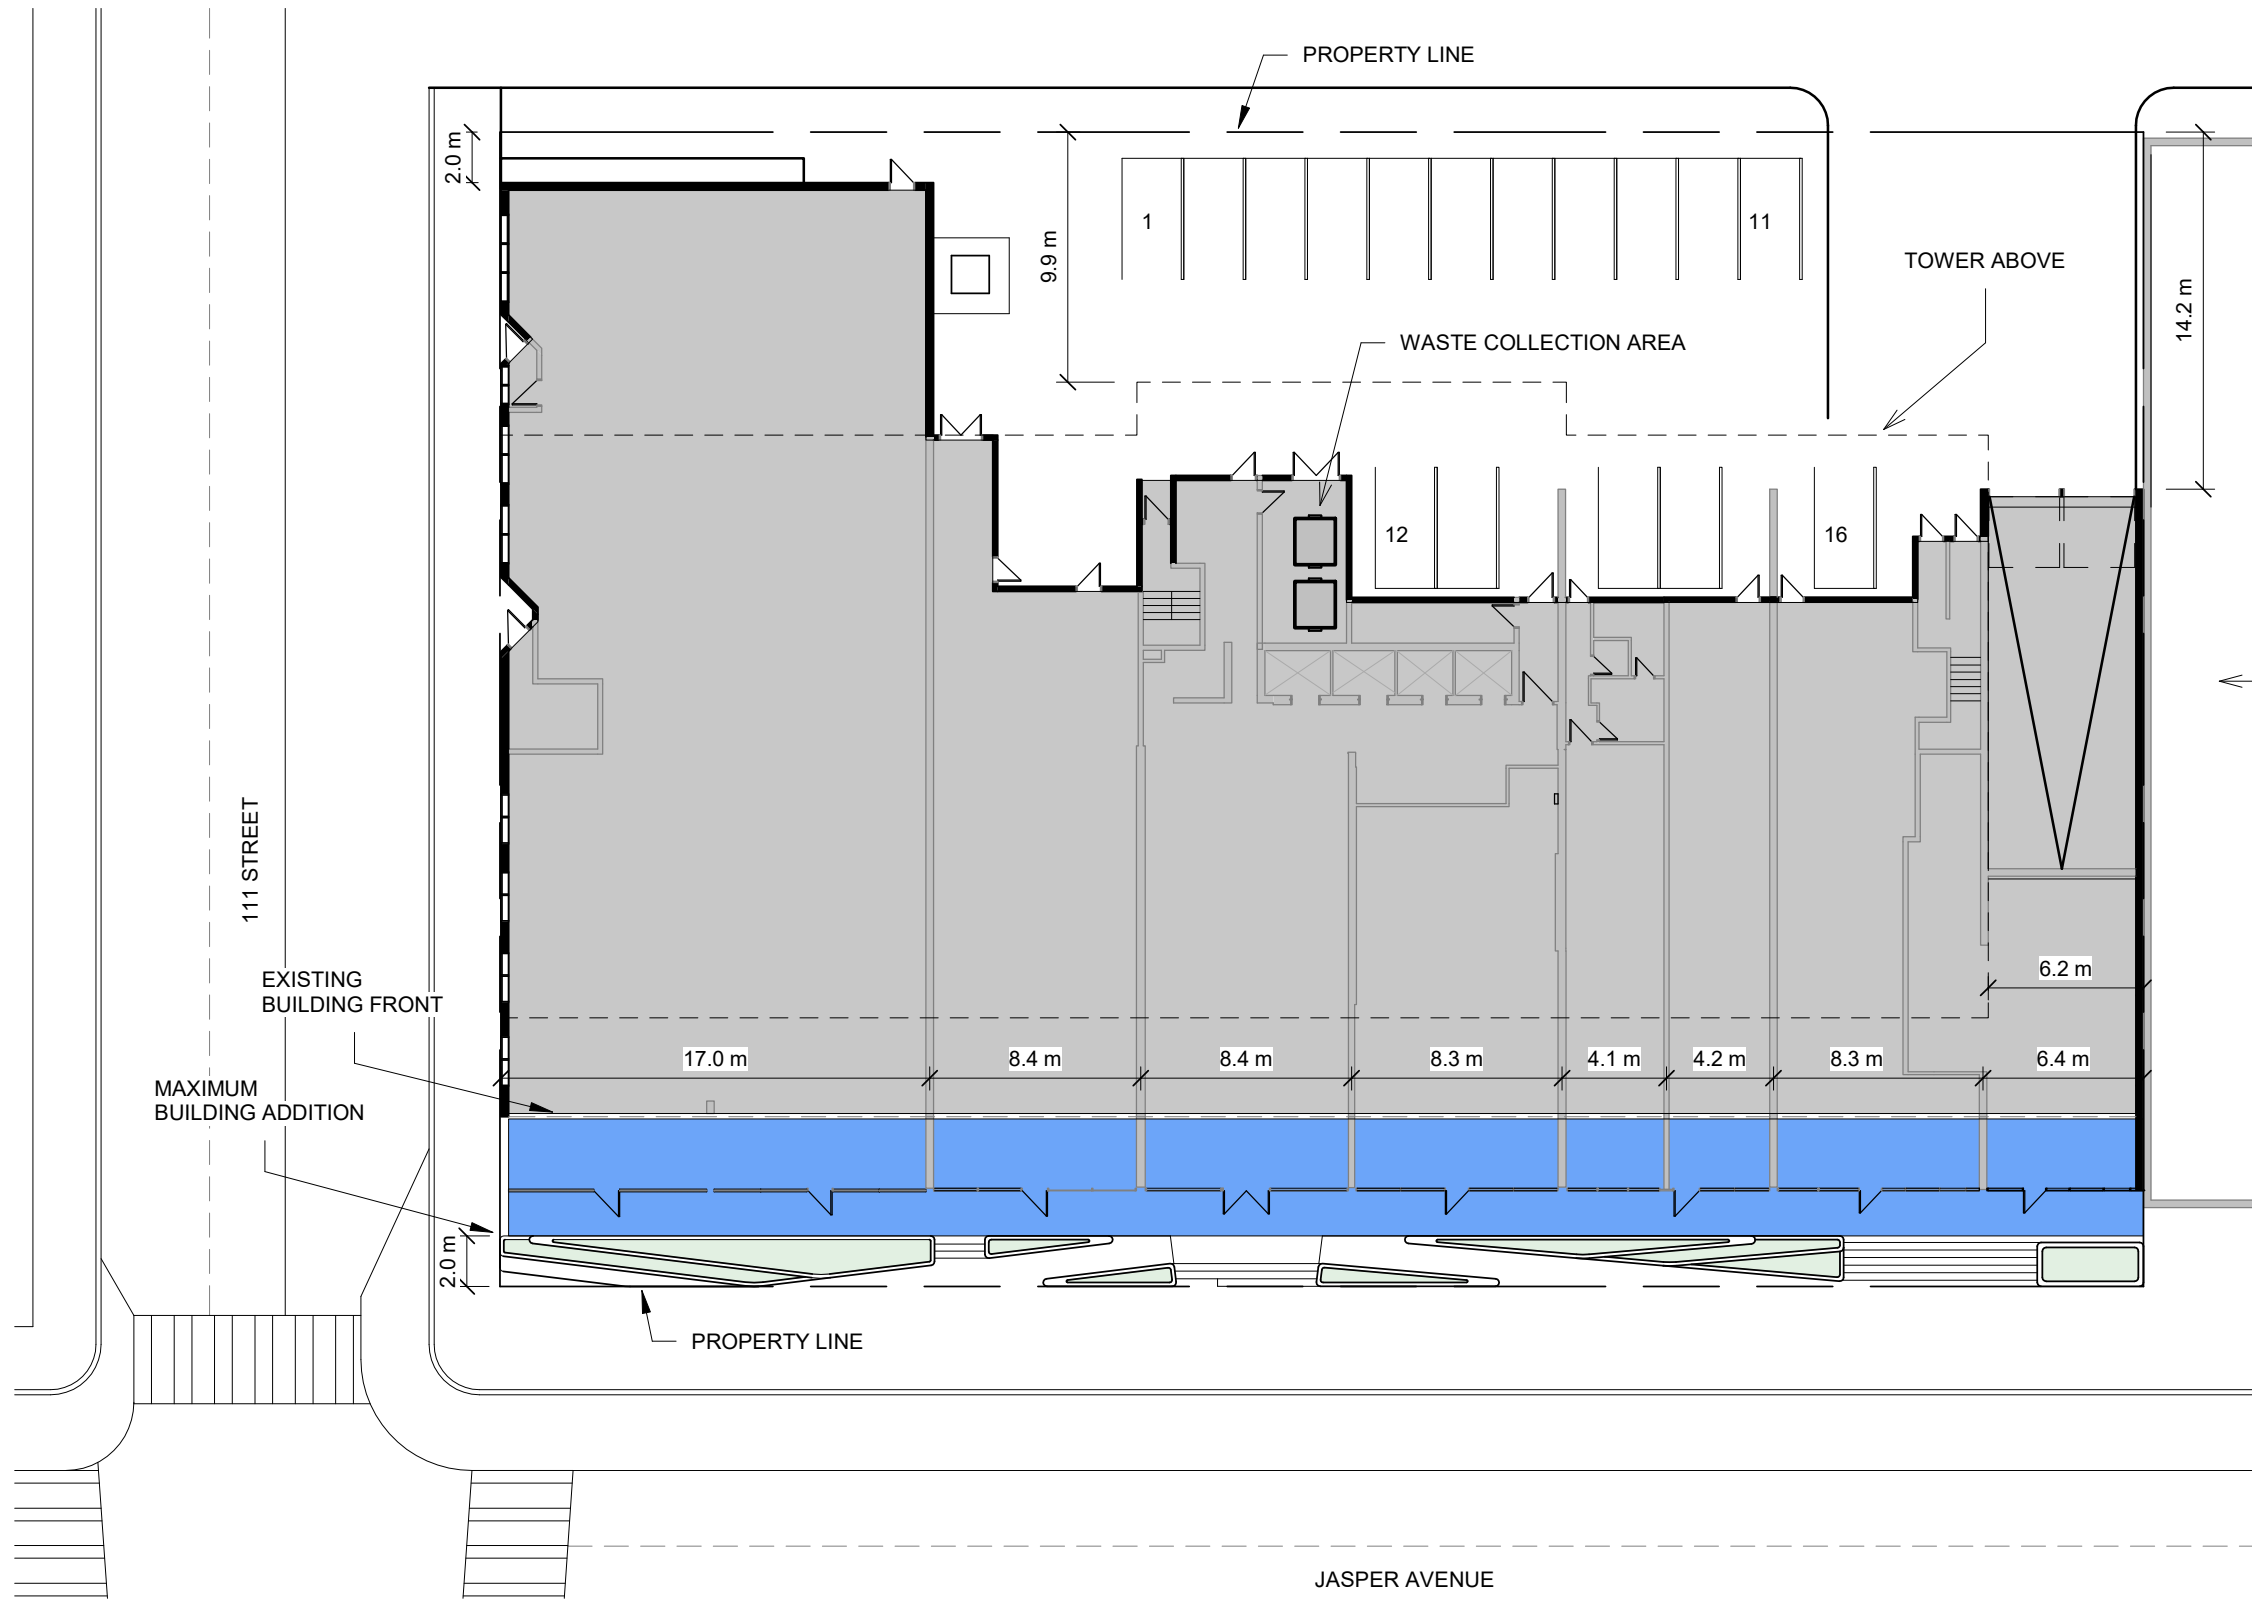

APPENDIX 1: SITE PLAN

TOWER ABOVE

← CANTERRA SUITES HOTEL

LEGEND

- MAXIMUM BUILDING ADDITION
- SOFTSCAPING*
- HARDCAPING*

* SITE PLAN ILLUSTRATES INTENT. GEOMETRY SUBJECT TO CHANGE PENDING REVIEW OF CONSTRUCTABILITY AND LANDSCAPE DESIGN.