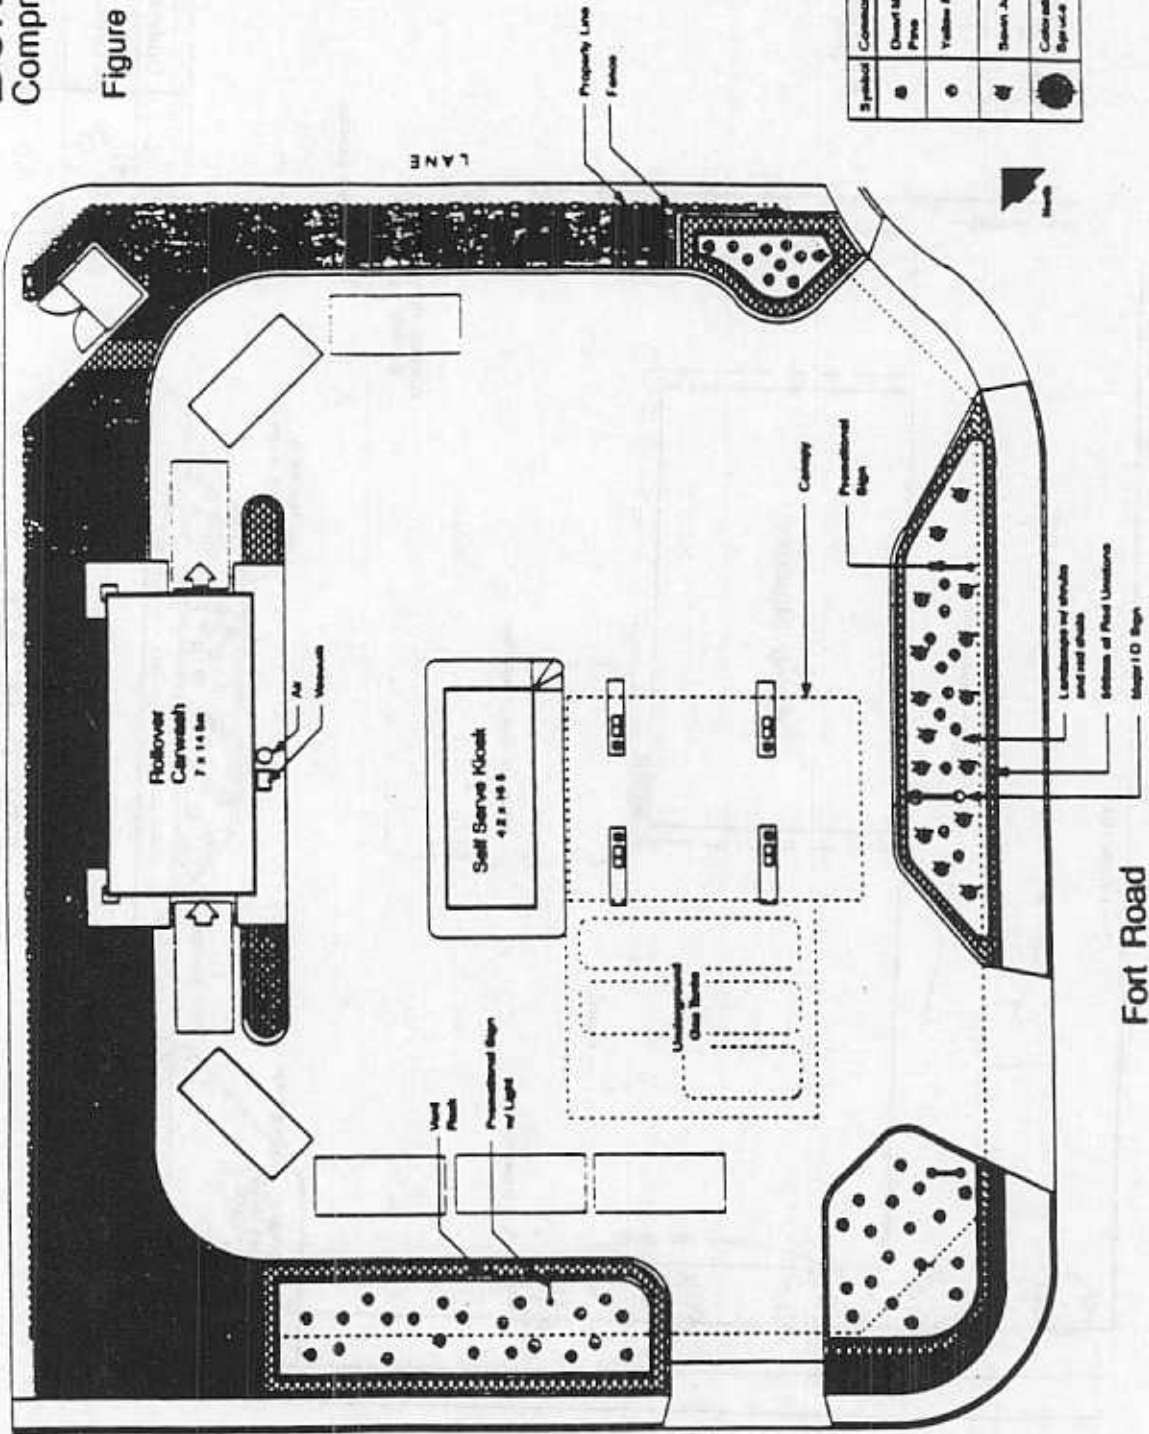

## Comprehensive Site Plan

Figure 1

Symbol	Common Name	Qty	Color
	Green Ash	5	7.5mm - 1mm
	Swedish Columnar Aspen	8	1.5mm

Symbol	Common Name	Height	Qty	Color	Height
	Yellow Potted	Estimated 1.5m - 2m	2	Yellow	Common
	Blue Potted	Estimated 1.5m - 2m	2	Blue	Common

# Belvedere Esso Comprehensive Site Plan

Figure 2

LANE

134 Avenue  
1892

Symbol	Common Name	Botanical Name	Qty	Sp. read	Height
●	Chart Mulga Pine	Pinus Mugo Pumila	10	800 mm	
○	Yellow Palmetto	Palmetto Frutescens Carolinian Swampy	31	600 mm	600 mm
◐	Stem Juniper	Juniperus Sabina	15	600 mm	
●	Colorado Blue Spruce	Pinus Pungens Oblata	8	1800 mm	1.0 m